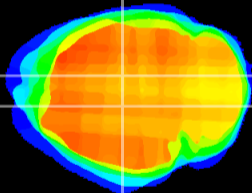

Coronal

Sagittal-R

Sagittal-L

ViBrism: CX19236
Horizontal

DG