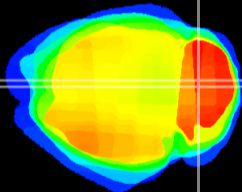

Coronal

Sagittal-R

Sagittal-L

ViBrism: CX19269
Horizontal

Cb vermis