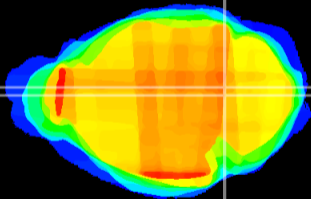

Coronal

Sagittal-R

Sagittal-L

ViBrism: CX19489
Horizontal

Tg