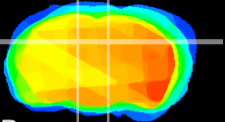

Coronal

Sagittal-R

Sagittal-L

ViBrism: CX19600
Horizontal

DG