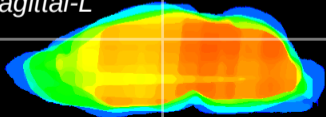

Coronal

Sagittal-R

Sagittal-L

ViBrism: CX19600
Horizontal

DG