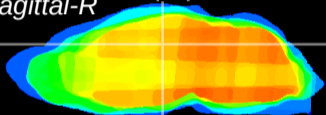

Coronal

Sagittal-R

Sagittal-L

ViBrism: CX19600
Horizontal

DG