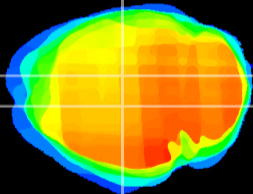

Coronal

Sagittal-R

Sagittal-L

ViBrism: CX19600
Horizontal

DG