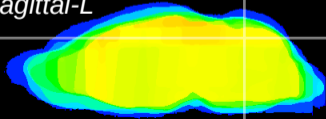

Coronal

Sagittal-R

Sagittal-L

ViBrism: CX19625
Horizontal

Cb vermis