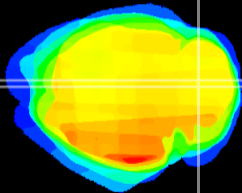

Coronal

Sagittal-R

Sagittal-L

ViBrism: CX19625
Horizontal

Cb vermis