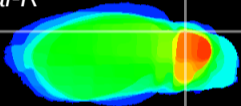

Coronal

Sagittal-R

Sagittal-L

ViBrism: CX19678
Horizontal

Cb lobe