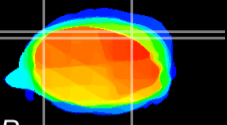

Coronal

Sagittal-R

Sagittal-L

ViBrism: CX19678
Horizontal

Cb lobe