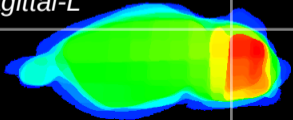

Coronal

Sagittal-R

Sagittal-L

ViBrism: CX19678
Horizontal

Cb lobe