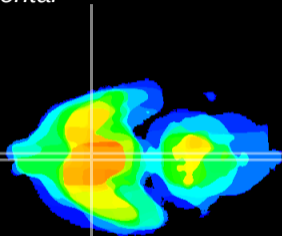

Coronal

Sagittal-R

Sagittal-L

ViBriSM: CX19825
Horizontal

SCN