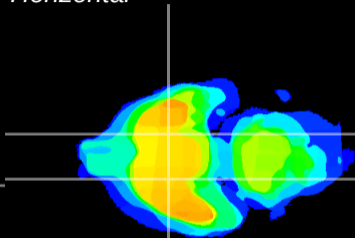

Coronal

Sagittal-R

Sagittal-L

ViBrism: CX19883
Horizontal

S0