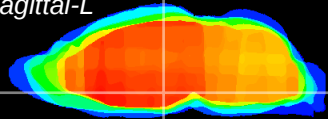

Coronal

Sagittal-R

Sagittal-L

ViBrism: CX19900
Horizontal

DM