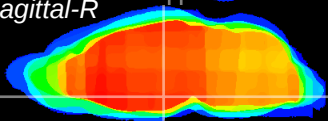

Coronal

Sagittal-R

Sagittal-L

ViBrism: CX19900
Horizontal

DM