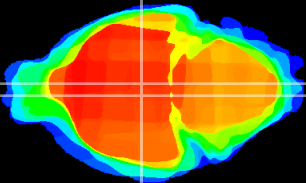

Coronal

Sagittal-R

Sagittal-L

ViBrism: CX19900
Horizontal

DM