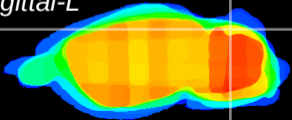

Coronal

Sagittal-R

Sagittal-L

ViBriSM: CX20024
Horizontal

Cb lobe