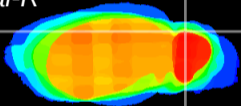

Coronal

Sagittal-R

Sagittal-L

ViBriSM: CX20024
Horizontal

Cb lobe