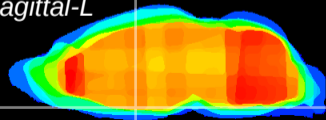

Coronal

Sagittal-R

Sagittal-L

ViBrism: CX20024  
Horizontal

SCN