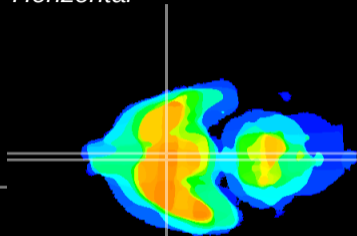

Coronal

Sagittal-R

Sagittal-L

ViBrism: CX20024  
Horizontal

SCN