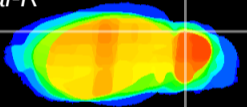

*Coronal*

*Sagittal-R*

*Sagittal-L*

ViBrism: CX20040  
*Horizontal*

Cb lobe