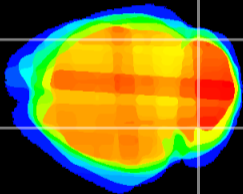

*Coronal*

*Sagittal-R*

*Sagittal-L*

ViBrism: CX20040  
*Horizontal*

Cb lobe