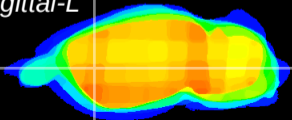

Coronal

Sagittal-R

Sagittal-L

ViBrism: CX20100  
Horizontal

CPU lateral