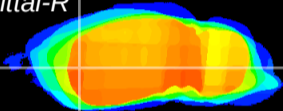

Coronal

Sagittal-R

Sagittal-L

ViBrism: CX20100  
Horizontal

CPU lateral