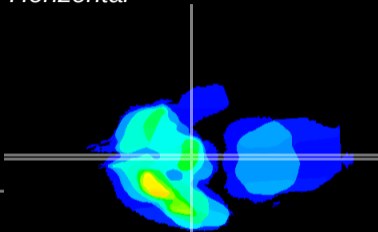

Coronal

Sagittal-R

Sagittal-L

ViBrism: CX20203
Horizontal

ME