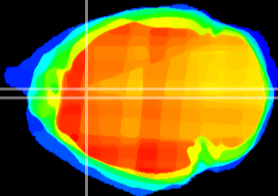

Coronal

Sagittal-R

Sagittal-L

ViBrism: CX20236
Horizontal

Cx cingulate