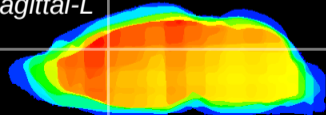

Coronal

Sagittal-R

Sagittal-L

ViBrism: CX20236
Horizontal

Cx cingulate