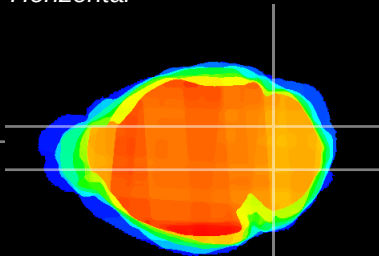

Coronal

Sagittal-R

Sagittal-L

ViBrism: CX20397
Horizontal

Cb nucleus