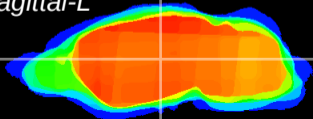

Coronal

Sagittal-R

Sagittal-L

ViBrism: CX20397
Horizontal

VPM/VPL