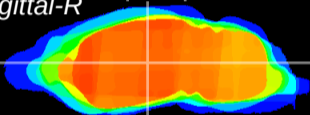

Coronal

Sagittal-R

Sagittal-L

ViBrism: CX20397
Horizontal

VPM/VPL