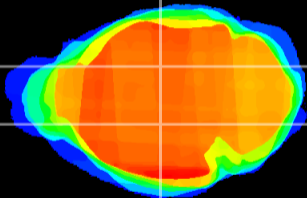

Coronal

Sagittal-R

Sagittal-L

ViBrism: CX20397
Horizontal

VPM/VPL