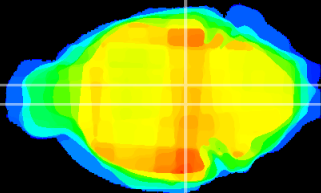

Coronal

Sagittal-R

Sagittal-L

ViBrism: CX20474
Horizontal

VTA