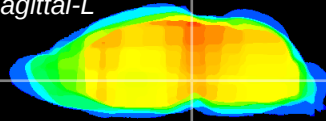

Coronal

Sagittal-R

Sagittal-L

ViBrism: CX20474
Horizontal

VTA