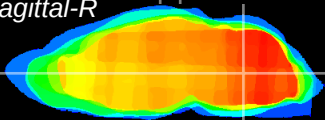

Coronal

Sagittal-R

Sagittal-L

ViBrism: CX20512
Horizontal

MVe