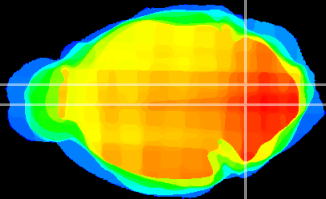

Coronal

Sagittal-R

Sagittal-L

ViBrism: CX20512
Horizontal

MVe