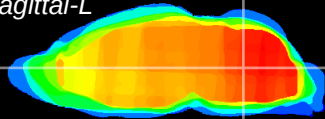

Coronal

Sagittal-R

Sagittal-L

ViBrism: CX20512
Horizontal

MVe