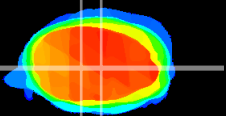

Coronal

Sagittal-R

Sagittal-L

ViBrism: CX20512
Horizontal

MVe