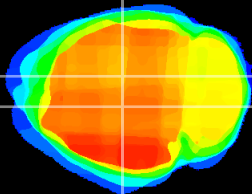

Coronal

Sagittal-R

Sagittal-L

ViBrism: CX20521
Horizontal

DG