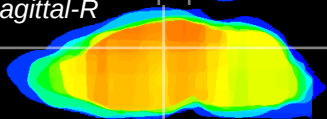

Coronal

Sagittal-R

Sagittal-L

ViBrism: CX20521
Horizontal

DG