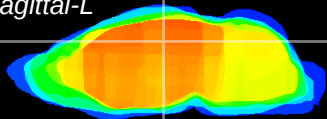

Coronal

Sagittal-R

Sagittal-L

ViBrism: CX20521
Horizontal

DG