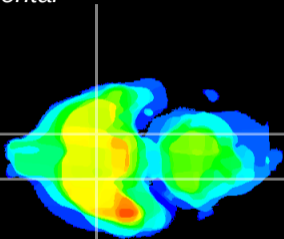

Coronal

Sagittal-R

Sagittal-L

ViBrism: CX20606
Horizontal

S0