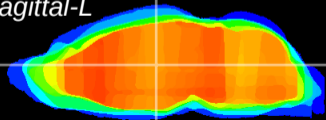

Coronal

Sagittal-R

Sagittal-L

ViBrism: CX20680
Horizontal

MD