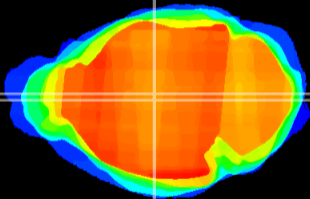

Coronal

Sagittal-R

Sagittal-L

ViBrism: CX20680
Horizontal

MD