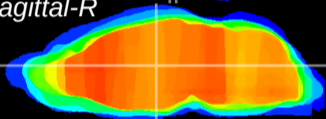

Coronal

Sagittal-R

Sagittal-L

ViBrism: CX20680
Horizontal

MD