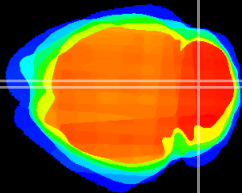

Coronal

Sagittal-R

Sagittal-L

ViBrism: CX20784
Horizontal

Cb vermis