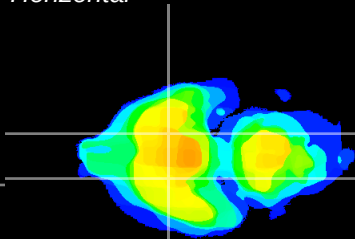

Coronal

Sagittal-R

Sagittal-L

ViBrism: CX20796
Horizontal

S0