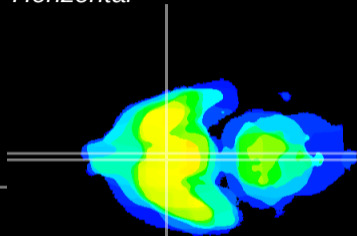

Coronal

Sagittal-R

Sagittal-L

ViBrism: CX20797  
Horizontal

SCN