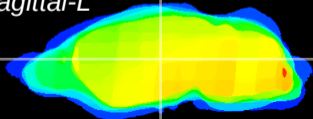

Coronal

Sagittal-R

Sagittal-L

ViBrism: CX20797
Horizontal

VPM/VPL