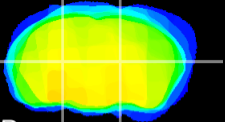

Coronal

Sagittal-R

Sagittal-L

ViBrism: CX20797
Horizontal

VPM/VPL