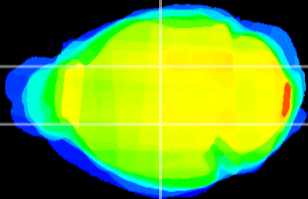

Coronal

Sagittal-R

Sagittal-L

ViBrism: CX20797
Horizontal

VPM/VPL