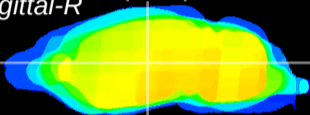

Coronal

Sagittal-R

Sagittal-L

ViBrism: CX20797
Horizontal

VPM/VPL