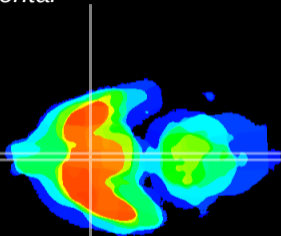

Coronal

Sagittal-R

Sagittal-L

ViBriSM: CX20814
Horizontal

SCN