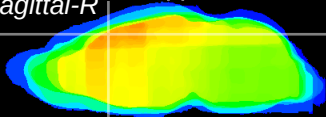

Coronal

Sagittal-R

Sagittal-L

ViBris: CX20824
Horizontal

Cx motor