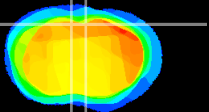

Coronal

Sagittal-R

Sagittal-L

ViBris: CX20824
Horizontal

Cx motor