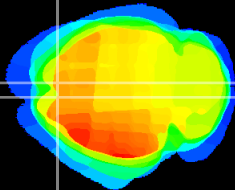

Coronal

Sagittal-R

Sagittal-L

ViBris: CX20824
Horizontal

Cx motor