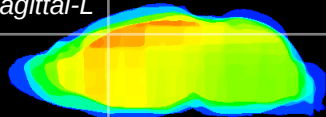

Coronal

Sagittal-R

Sagittal-L

ViBris: CX20824
Horizontal

Cx motor