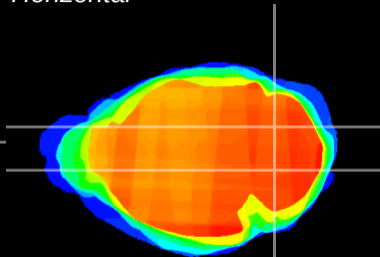

Coronal

Sagittal-R

Sagittal-L

ViBrism: CX20856
Horizontal

Cb nucleus