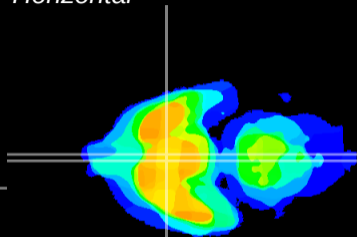

Coronal

Sagittal-R

Sagittal-L

ViBrisM: CX20871
Horizontal

SCN