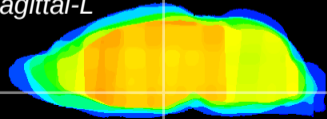

Coronal

Sagittal-R

Sagittal-L

ViBrism: CX20907
Horizontal

DM