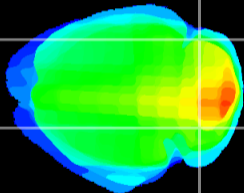

Coronal

Sagittal-R

Sagittal-L

ViBrism: CX20923
Horizontal

Cb lobe