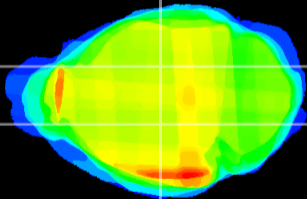

Coronal

Sagittal-R

Sagittal-L

ViBrism: CX20958
Horizontal

VPM/VPL