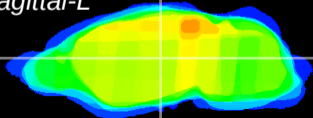

Coronal

Sagittal-R

Sagittal-L

ViBrism: CX20958
Horizontal

VPM/VPL