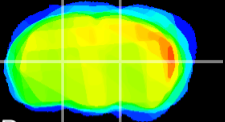

Coronal

Sagittal-R

Sagittal-L

ViBrism: CX20958
Horizontal

VPM/VPL