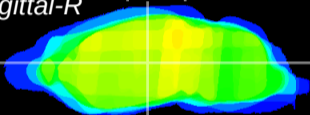

Coronal

Sagittal-R

Sagittal-L

ViBrism: CX20958
Horizontal

VPM/VPL