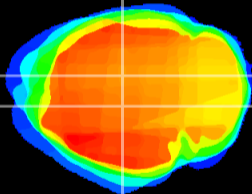

Coronal

Sagittal-R

Sagittal-L

ViBrism: CX20962
Horizontal

DG