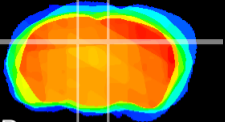

Coronal

Sagittal-R

Sagittal-L

ViBrism: CX20962
Horizontal

DG