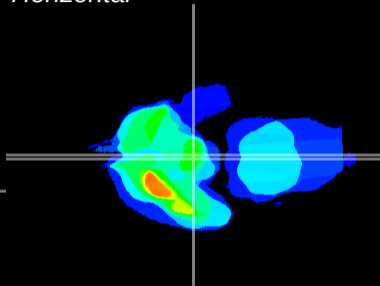

Coronal

Sagittal-R

Sagittal-L

ViBrism: CX20968
Horizontal

ME