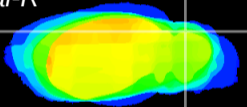

Coronal

Sagittal-R

Sagittal-L

ViBrism: CX20983
Horizontal

Cb lobe