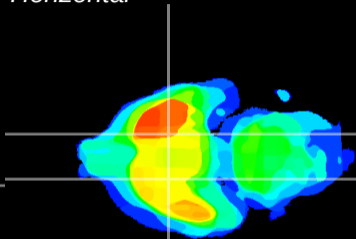

Coronal

Sagittal-R

Sagittal-L

ViBriSM: CX20986
Horizontal

S0