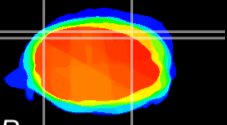

Coronal

Sagittal-R

Sagittal-L

ViBrism: CX21034
Horizontal

Cb lobe