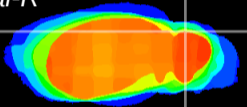

Coronal

Sagittal-R

Sagittal-L

ViBrism: CX21034
Horizontal

Cb lobe