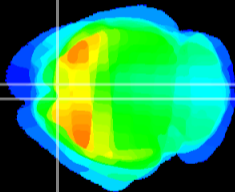

Coronal

Sagittal-R

Sagittal-L

ViBriSM: CX21035
Horizontal

Cx motor