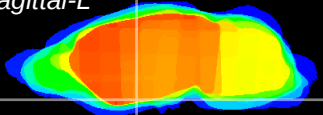

Coronal

Sagittal-R

Sagittal-L

ViBrism: CX21037  
Horizontal

S0