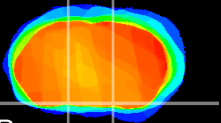

Coronal

Sagittal-R

Sagittal-L

ViBrism: CX21037  
Horizontal

S0