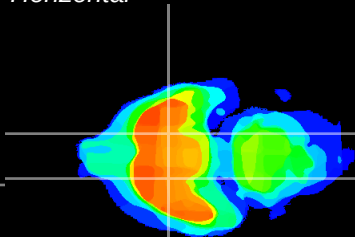

Coronal

Sagittal-R

Sagittal-L

ViBrism: CX21037  
Horizontal

S0