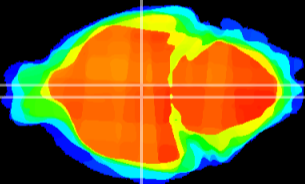

Coronal

Sagittal-R

Sagittal-L

ViBrism: CX21067
Horizontal

DM