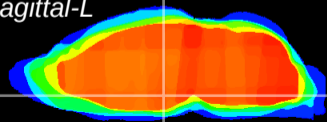

Coronal

Sagittal-R

Sagittal-L

ViBrism: CX21067
Horizontal

DM