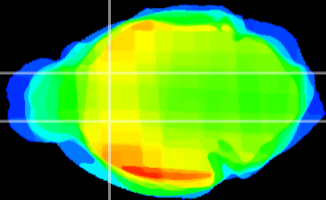

Coronal

Sagittal-R

Sagittal-L

ViBrism: CX21086
Horizontal

CPU medial