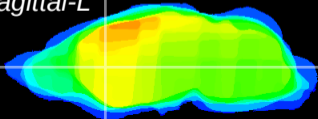

Coronal

Sagittal-R

Sagittal-L

ViBrism: CX21086
Horizontal

CPU medial