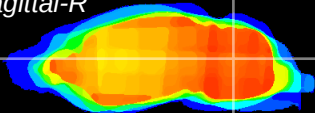

Coronal

Sagittal-R

Sagittal-L

ViBrism: CX21088
Horizontal

Cb nucleus