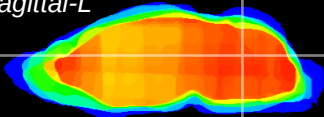

Coronal

Sagittal-R

Sagittal-L

ViBrism: CX21088
Horizontal

Cb nucleus