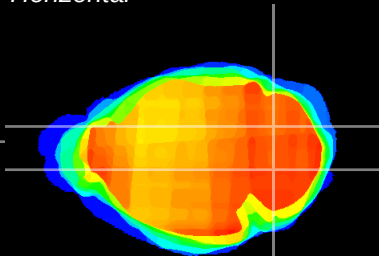

Coronal

Sagittal-R

Sagittal-L

ViBrism: CX21088
Horizontal

Cb nucleus