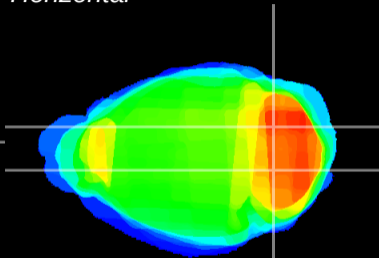

*Coronal*

*Sagittal-R*

*Sagittal-L*

ViBrism: CX21130  
*Horizontal*

Cb nucleus