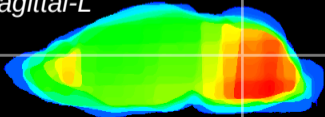

*Coronal*

*Sagittal-R*

*Sagittal-L*

ViBrism: CX21130  
*Horizontal*

Cb nucleus