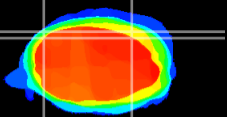

Coronal

Sagittal-R

Sagittal-L

ViBrism: CX21187
Horizontal

Cb lobe