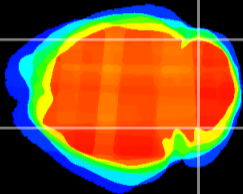

Coronal

Sagittal-R

Sagittal-L

ViBrism: CX21187
Horizontal

Cb lobe