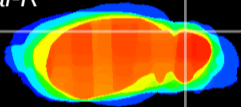

Coronal

Sagittal-R

Sagittal-L

ViBrism: CX21187
Horizontal

Cb lobe