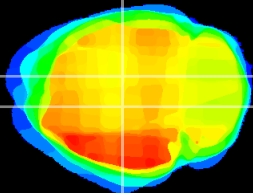

Coronal

Sagittal-R

Sagittal-L

ViBrism: CX21266
Horizontal

DG