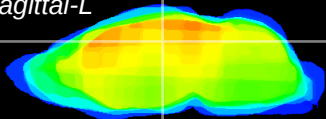

Coronal

Sagittal-R

Sagittal-L

ViBrism: CX21266
Horizontal

DG