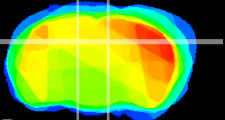

Coronal

Sagittal-R

Sagittal-L

ViBrism: CX21266
Horizontal

DG