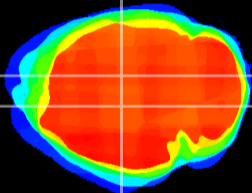

Coronal

Sagittal-R

Sagittal-L

ViBrism: CX21295
Horizontal

DG