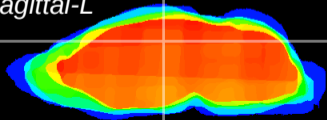

Coronal

Sagittal-R

Sagittal-L

ViBrism: CX21295
Horizontal

DG