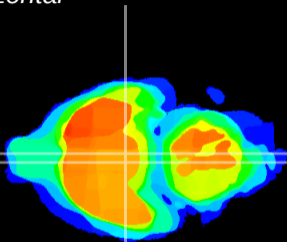

Coronal

Sagittal-R

Sagittal-L

ViBrism: CX21407
Horizontal

VMH