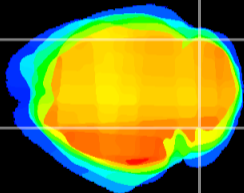

Coronal

Sagittal-R

Sagittal-L

ViBrism: CX21433
Horizontal

Cb lobe