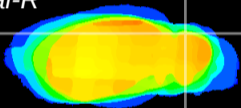

Coronal

Sagittal-R

Sagittal-L

ViBrism: CX21433
Horizontal

Cb lobe