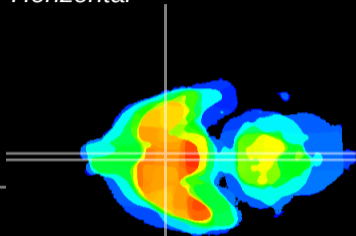

Coronal

Sagittal-R

Sagittal-L

ViBrism: CX21443
Horizontal

SCN